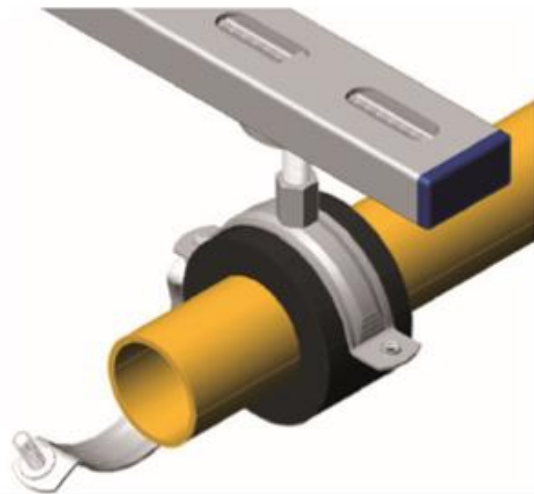

KOUDE BEUGEL
MET 19 MM PUR-ISOLATIE
VERZINKT

KOŇAŘÍK[®]
závěsová technika

DESCRIPTION:

The KX insulation clamp is used if the installed piping system needs to be skinned.

FIELDS:

Cooling and freezing technology

HOW TO USE :

1. Open the pipe hanger and place it upon

1

2. Apply glue upon the bearing area of the hanger (incl. the gutter).

2

3. Press the hanger firmly against the pipe, remove adhesive tape and press firmly again (incl. the black PVC foil).

3

4. Mount a pipe clamp or a support upon the hanger.

4