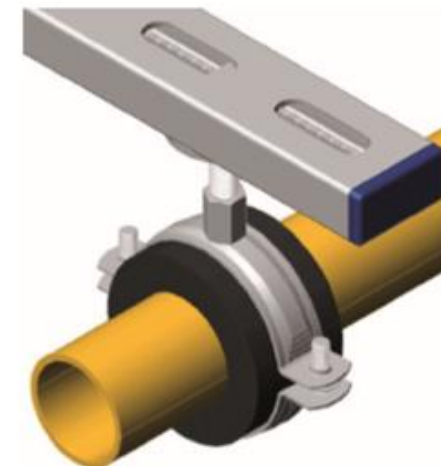

KOUDE BEUGEL
MET 19 MM PUR-ISOLATIE
VERZINKT

KOŇAŘÍK[®]
závěsová technika

DESCRIPTION:

The KX insulation clamp is used if the installed piping system needs to be skinned.

FIELDS:

Cooling and freezing technology

HOW TO USE :

1. Open the pipe hanger and place it upon

1

2. Apply glue upon the bearing area of the hanger (incl. the gutter).

2

3. Press the hanger firmly against the pipe, remove adhesive tape and press firmly again (incl. the black PVC foil).

3

4. Mount a pipe clamp or a support upon the hanger.

4