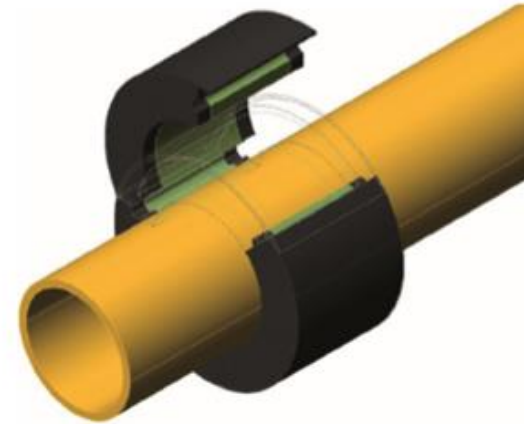

KOUDE BEUGEL
MET 19 MM PUR-ISOLATIE
VERZINKT

KOŇAŘÍK[®]
závěsová technika

DESCRIPTION:

The KX insulation clamp is used if the installed piping system needs to be skinned.

FIELDS:

Cooling and freezing technology

HOW TO USE :

1. Open the pipe hanger and place it upon

1

2. Apply glue upon the bearing area of the hanger (incl. the gutter).

2

3. Press the hanger firmly against the pipe, remove adhesive tape and press firmly again (incl. the black PVC foil).