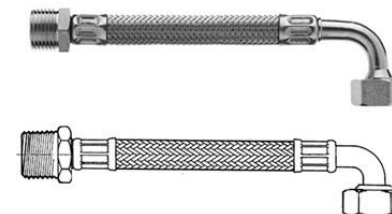

WT branded retail pack
Ophangkaart met Ean 13 en QR code
Epdm flexibel met RVS omvlechting
Man / Vrouw 90° wartelmoer

VERWARMING